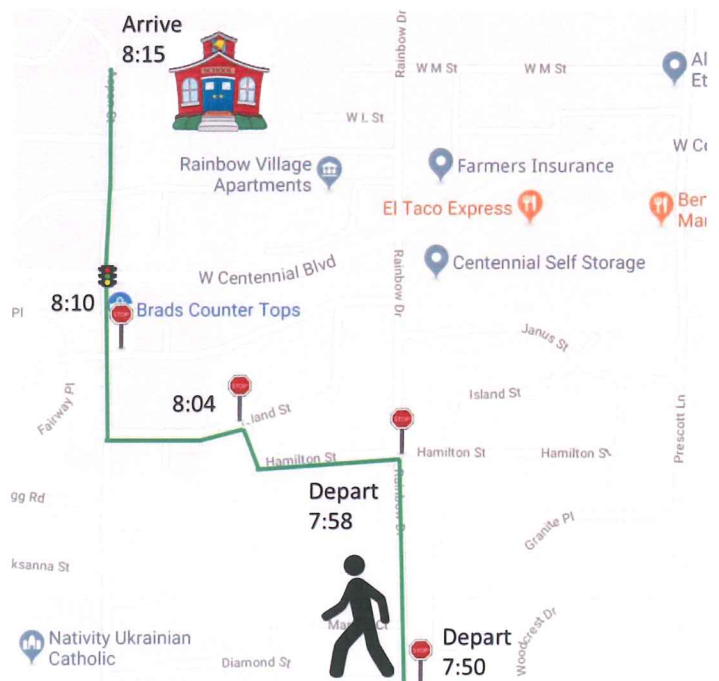

Centennial Walking School Bus

SafeRoutes

Eugene Springfield Safe Routes to School

Every Tuesday morning starting ____ at
Rainbow Drive and Diamond Street at 7:50 AM

What: A Walking School Bus (WSB) is a program supported by the Springfield Safe Routes to School (SRTS) program. Two background-checked SRTS staff will provide a chaperoned walk to school with fun prizes for students who participate. If you don't live directly on the route, feel free to drive your child to any of the stops before the pick-up time. Please wait with them to ensure they don't miss the pick up 😊

When: Every Tuesday AM until winter break starting 10/9 (be ready to depart at times posted below map)

Where: Starting at Rainbow Drive and Diamond Street (see map and details below for other stops where students can join in.

Stop 1: WSB will begin at Rainbow Drive and Diamond Street and will depart at 7:50 am.

Stop 2: Rainbow Drive and Hamilton Street. Departs at 7:58 am.

Stop 3: Island Street and Hamilton Street. Departs at 8:04 am.

Stop 4: Aspen Street and Janus Street. Departs at 8:10 am.

For more information, please contact the SRTS Coordinator, Laughton: 541-228-0699