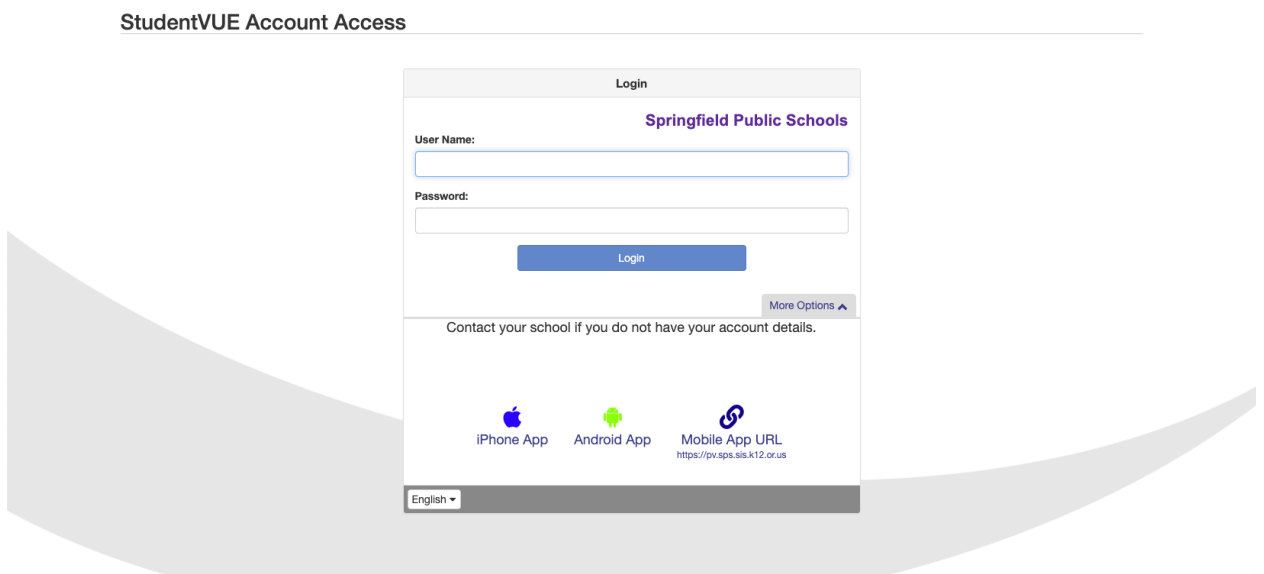

StudentVUE Access

1. StudentVUE can be accessed on a computer browser at:
https://pv.sps.sis.k12.or.us/PXP2_Login.aspx
2. Select the “I am a student” button on the right hands side

3. Students’ usernames will be their first and last name with a period in between.
(firstname.lastname)

4. Students’ passwords will be the first two letters of their last name with the first capital and the second lowercase and their student ID. (Example: La000000)